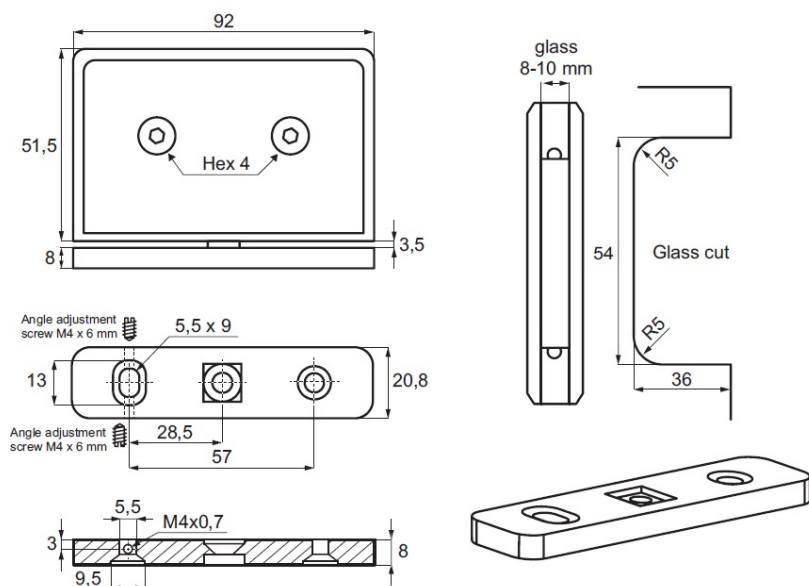

PRODUCT SHEET

Description:

Shower Pivot Hinge "Lodz II", Floor/Glass, Black Matt, 51,5x 92x21mm, With Adjustable Base, Brass Material, Incl., Gaskets, Screws & Templates, Self Centering When Within 15DG, Of Closed Position, 8-10mm Glass Thickness., Load Capacity: 20 kg Pr. Hinge, Max Glass Width: 800mm

Item number:

15.23.946-0

Units	Box	Carton	HS Code	Barcode
Pcs.	1	20	8302100090	
				5704866470476

SISO A/S

Mileparken 11
DK-2740 Skovlunde
Denmark
VAT: DK 24786013

Phone +45 45 830 900

www.siso.dk
siso@siso.dk